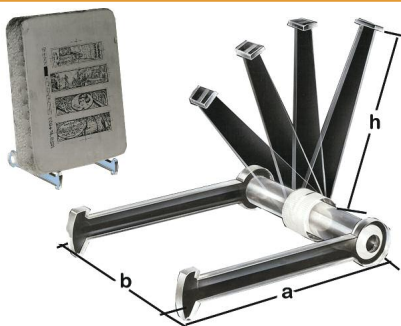

General-purpose display with movable arm

adjustable in 56 different angle positions

Reference no.	2531
Support arm	1
Length (h)	110 mm
Length (a)	138 mm
Width (b)	105 mm
Packaging	12 units

Reference no.	2528
Support arm	1
Length (h)	80 mm
Length (a)	93 mm
Width (b)	80 mm
Packaging	12 units

Reference no.	2533
Support arm	1
Length (h)	170 mm
Length (a)	138 mm
Width (b)	105 mm
Packaging	6 units

Reference no.	2531-1
Support arm	1
Length (h)	110 mm
Length (a)	114 mm
Width (b)	97 mm
Packaging	12 units

Reference no.	2533-1
Support arm	1
Length (h)	170 mm
Length (a)	114 mm
Width (b)	97 mm
Packaging	6 units